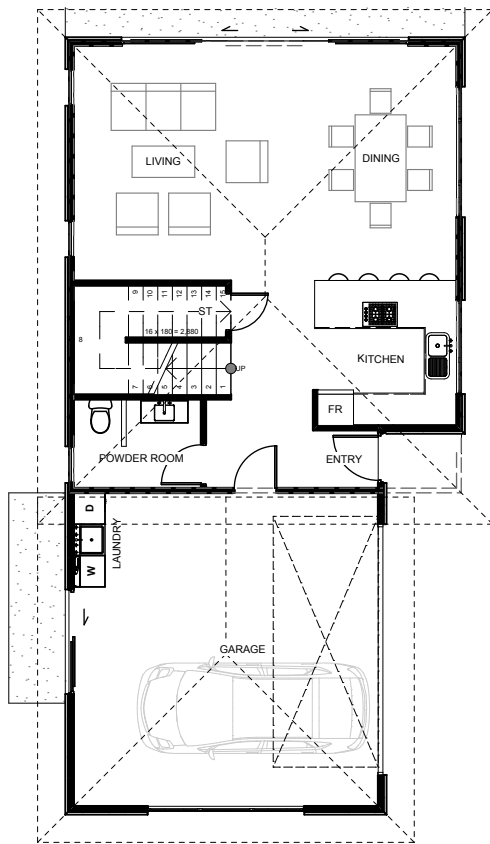

The 'Orlando', a great New Zealand two story home with large opening living doors gives this home the perfect alfresco living for those nice summer days. Inside, the dining, living & kitchen are open plan with internal garage access, laundry & a generously sized powder room for guests and those downstairs. Upstairs, 3 bedrooms with great views & large double wardrobes, a bathroom & a separate toilet make this a home fit for any New Zealand family.

Floor Area: 172m²

 2
  3
  1
  7.5m
  14.7m

Contact us:
Ph (07) 5762994
M 027 2351690
E office@cooperyoung.co.nz
www.cooperyoung.co.nz

Cooper Young
CONSTRUCTION