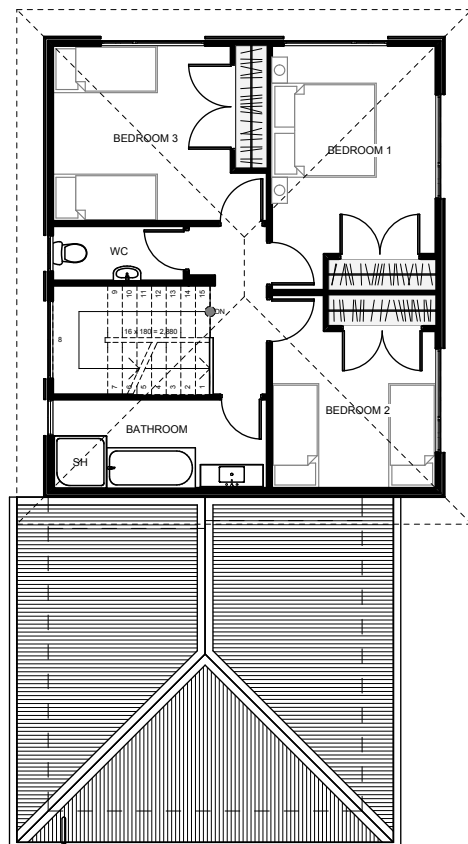

The 'Orlando', a great New Zealand two story home with large opening living doors gives this home the perfect alfresco living for those nice summer days. Inside, the dining, living & kitchen are open plan with internal garage access, laundry & a generously sized powder room for guests and those downstairs. Upstairs, 3 bedrooms with great views & large double wardrobes, a bathroom & a separate toilet make this a home fit for any New Zealand family.

Floor Area: 172m²

 2
  3
  1
  7.5m
  14.7m

Contact us:
Ph (07) 5762994
M 027 2351690
E office@cooperyoung.co.nz
www.cooperyoung.co.nz

Cooper Young
CONSTRUCTION