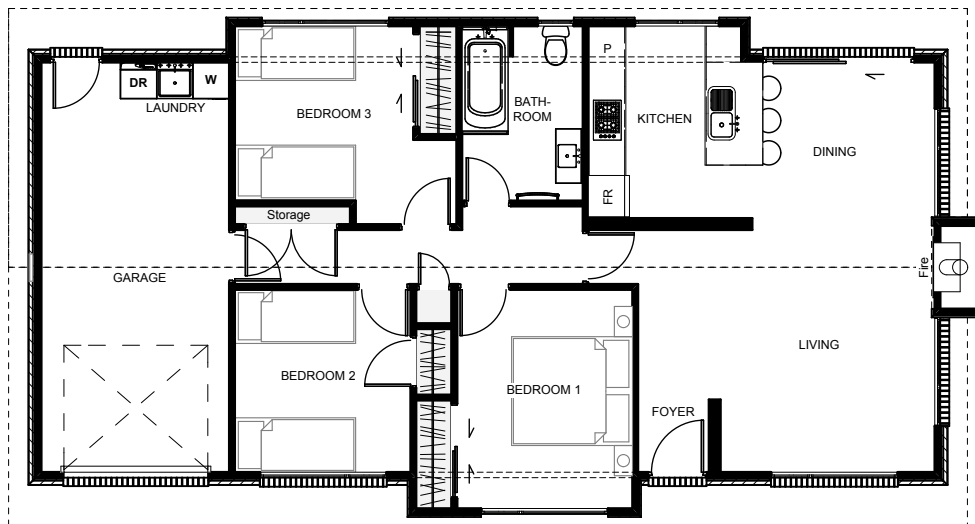

The 'Miramar' is a simple yet modern looking home designed to be fun with both the layout & aesthetics. The roof allows for either a pitched or flat ceiling in the dining/ living room with a centred fireplace positioned to disperse heat evenly throughout the main living and down the hallway to the bedrooms. Increasing the garage into a double is an easy upgrade with this home while not disadvantaging any other aspect of the design, layout or internal garage access.

Floor Area: 112m<sup>2</sup>

 1  
  3  
  1  
  15.7m  
  8.2m

**Contact us:**  
**Ph** (07) 5762994  
**M** 027 2351690  
**E** office@cooperyoung.co.nz  
[www.cooperyoung.co.nz](http://www.cooperyoung.co.nz)