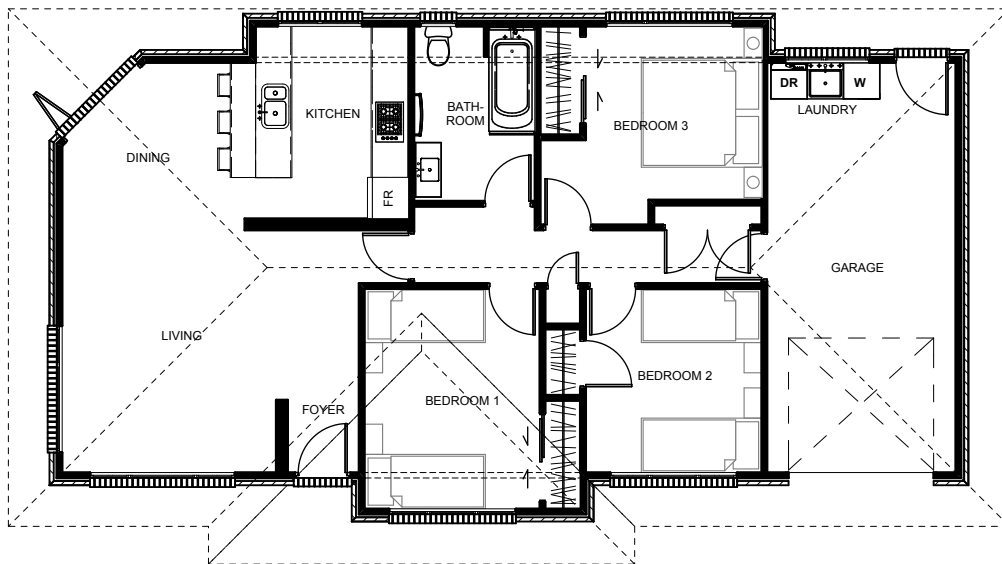

The 'Denton' is a traditional brick home which is compact & simple in form with all necessities needed for today's living standards. The kitchen, dining & living flow seamlessly throughout the main living space and out onto the outdoor living which gives cover from the cantilevered roof corner. Internal garage access and plenty of storage cupboards makes this a smart build for anyone.

Floor Area: 110m²

 1
  3
  1
  15.0m
  8.2m

Contact us:
Ph (07) 5762994
M 027 2351690
E office@cooperyoung.co.nz
www.cooperyoung.co.nz

Cooper Young
 CONSTRUCTION