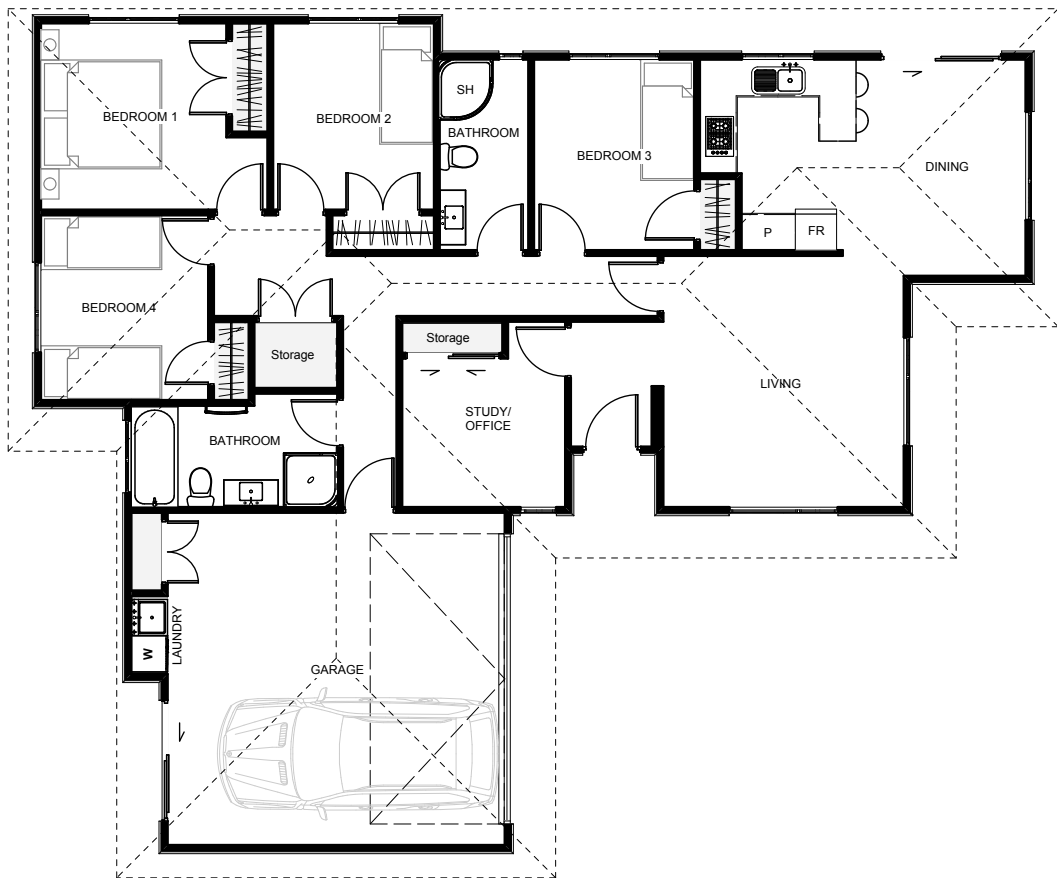

The 'Arlington' has a well-defined living layout with the dining & living slightly offset giving both spaces a feel of form & function. If you work from home the study lends itself to a client friendly access point and has a storage cupboard otherwise this room can clearly work as another bedroom! This home also has the bonus of generous wardrobes & great storage space.

Floor Area: 112m²

 2
  4+
  2
  16.5m
  13.8m

Contact us:
Ph (07) 5762994
M 027 2351690
E office@cooperyoung.co.nz
www.cooperyoung.co.nz

Cooper Young
 CONSTRUCTION