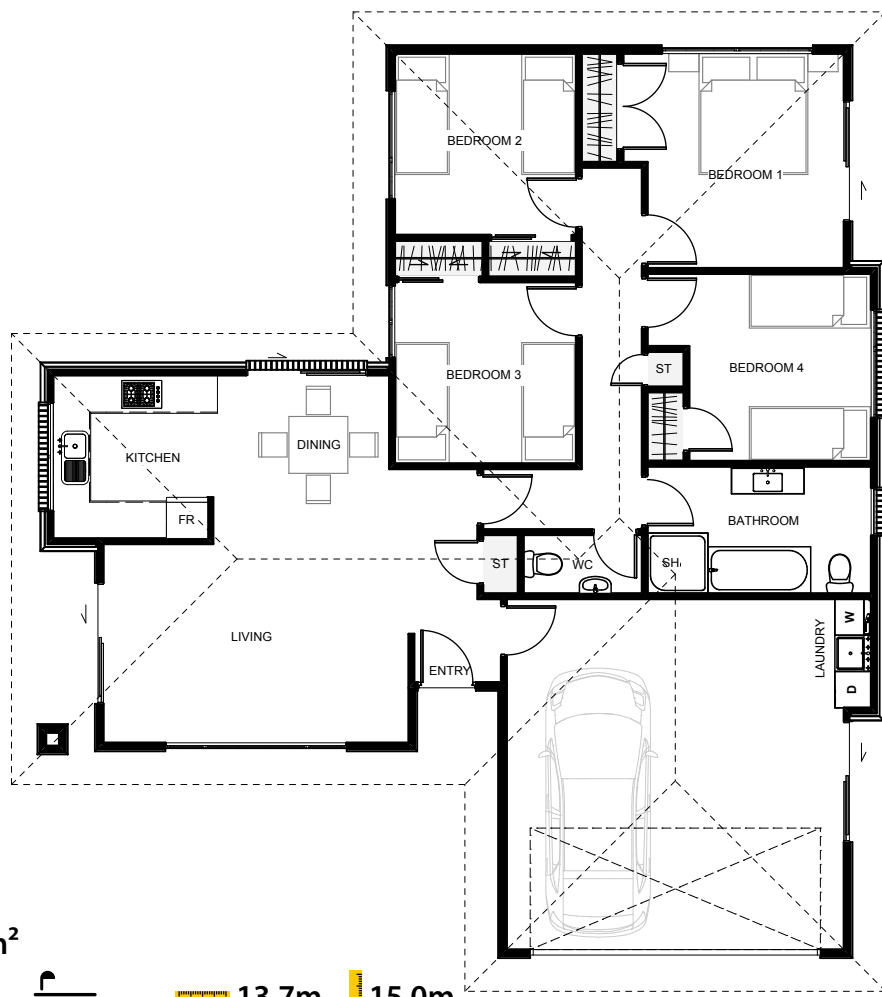

The 'Chandler' comes with both a modern appeal & interesting layout while having the form & function of a traditional home. Two cladding types with this home is easily done & with the exterior wall layout, a perfect balance between the two finishes can be achieved. This home also comes with an extra toilet which is useful for guests or when the bathroom is in use.

Floor Area: 142m<sup>2</sup>

 2  
  4  
  1  
  13.7m  
  15.0m

**Contact us:**  
**Ph** (07) 5762994  
**M** 027 2351690  
**E** office@cooperyoung.co.nz  
[www.cooperyoung.co.nz](http://www.cooperyoung.co.nz)